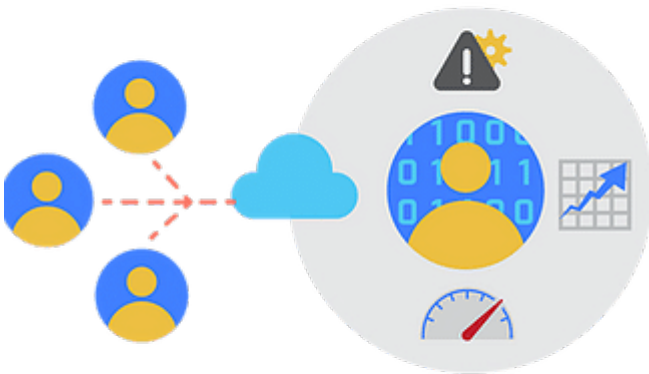

Cloudmon

Description

Visibility For Cloud, Data Center And Network Services

[Home](#)

»

Cloudmon

Cloudmon

Health And Performance Monitoring Of It Infrastructure & Networks

Veryx Cloudmon provides visibility and monitoring capabilities for digital businesses utilizing cloud & data centers as well as for telco networks that need to deliver consistent network services.

☒A Key Differentiator In Cloudmon Is Visibility – Seeing Beyond What You Can With Other Tools, And The Ability To Pro-Actively Determine Potential Issues And Provide Alerts, Rather Than Only Providing Performance Telemetry.

☑A Key Differentiator In Cloudmon Is Visibility – Seeing Beyond What You Can With Other Tools, And The Ability To Pro-Actively Determine Potential Issues And Provide Alerts, Rather Than Only Providing Performance Telemetry.

[Explore](#)

[Cloudmon Ntm](#)

Network Traffic Monitoring

- Real-time monitoring of traffic flows, top users, top sites etc.
- Correlate end-user digital experience with network and applications performance.
- Assess and diagnose IP networks and application performance.