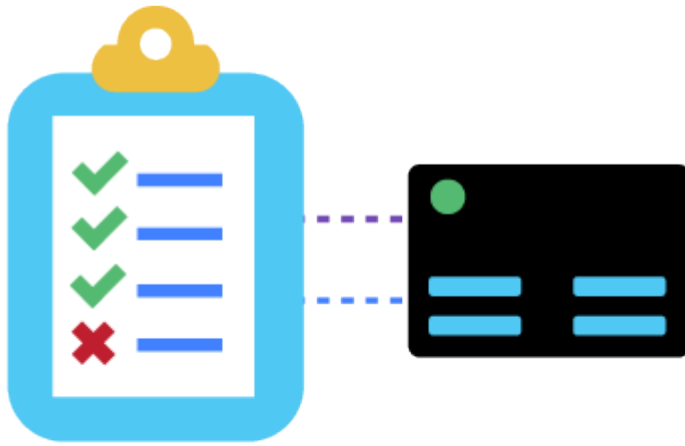

[Click Here For Apache Log4J 2 Security Vulnerability Update](#)

Equipment Testing Use Cases

Time Sync Testing

Attest Enables Quick Automated Conformance Testing Of Devices For IEEE Ptp.

[Explore](#)

Switch & Router Testing

Attest Performs Conformance Testing Of Switch Devices For Ip, Mpls And Ethernet Protocols, As Well Of Ipv4 And Ipv6 Unicast And Multicast Protocols.

[Explore](#)

Industrial Ethernet Testing

Attest Performs Conformance Testing Of Switch Devices For Ip, Mpls And Ethernet Protocols, As Well Of Ipv4 And Ipv6 Unicast And Multicast Protocols.