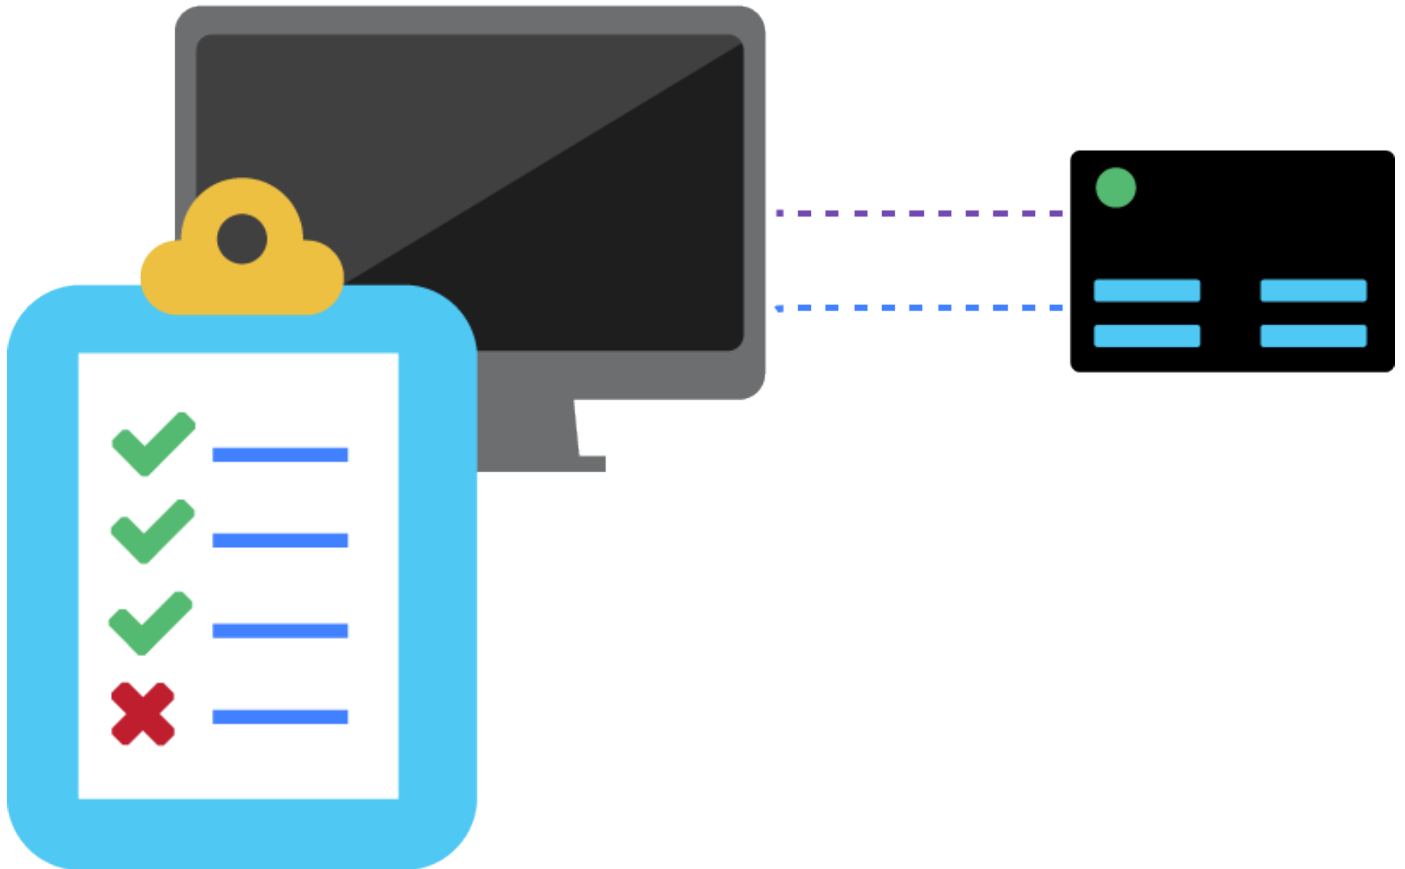

ATTEST

Description

Industry Leading Automated Conformance And Functional Test Suites For Mef, Ieee, Itu-T And Ietf Based Protocols And Standards.

[Home](#)

»

ATTEST

Attest - Equipment Testing

Veryx Attest Provides Ready- To-Run Automated Test Suites For Protocol Testing And Analysis For A Wide Range Of Layer 3 (Ipv4 & Ipv6 And Mpls) And Layer 2 (Mstp/Rstp/Stp, Oam, Ptp, Mrp And Ring Protection) Protocols.

[Click Here For Apache Log4J 2 Security Vulnerability Update](#)

Equipment Testing Use Cases

Time Sync Testing

Attest Enables Quick Automated Conformance Testing Of Devices For IEEE Ptp.

[Explore](#)

Switch & Router Testing